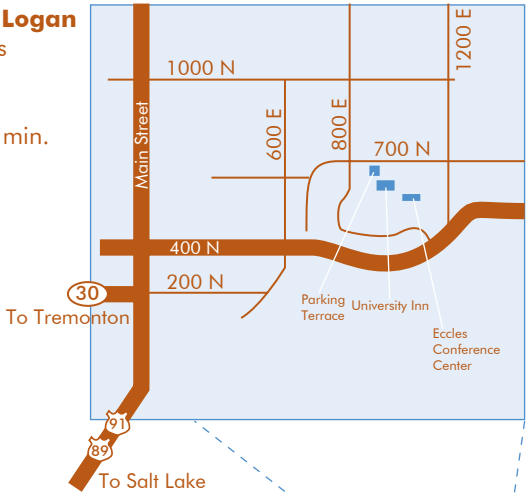

SLC Airport to USU

SLC Airport to Logan

Approx. 90 miles

Driving Time

Approx. 1hr. 30 min.

Idaho

Logan

Exit 387

Exit 362
Brigham City

Ogden

Hill AFB

- From the airport, enter I-80 toward SLC
- Take I-215, then merge with I-15 going North toward Ogden
- Go North on I-15 until the Brigham City Exit
- Proceed on US-89 toward Logan
- Stay on Main Street upon entering Logan
- Continue on Main St. until 400 North
- Turn right on 400 North
- Turn left on 600 East
- At the 4-way stop turn right on 500 North
- At the next intersection, continue left on 700 East. The Parking Terrace is just past the traffic light on your right.

SLC Airport

Salt Lake City