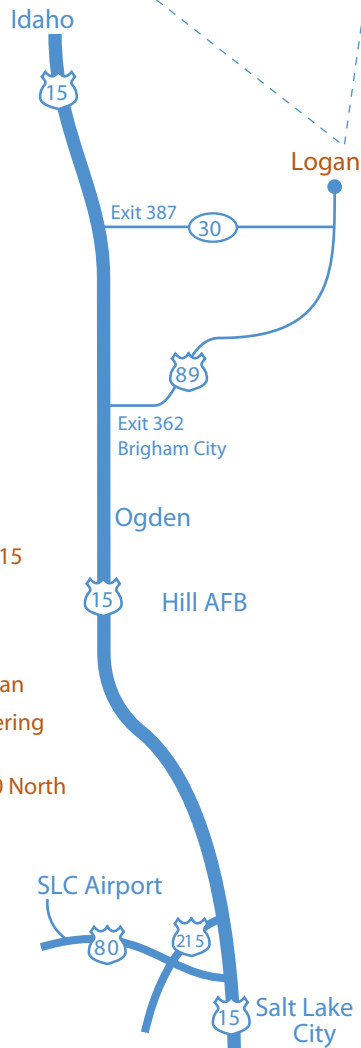

SLC Airport to US U

SLC Airport to Logan
Approx. 90 miles

Driving Time
Approx. 1 hr. 30 min.

- From the airport, enter I-80 toward SLC
- Take I-215, then merge with I-15 going North toward Ogden
- Go North on I-15 until the Brigham City Exit
- Proceed on US-89 toward Logan
- Stay on Main Street upon entering Logan
- Continue on Main St. until 400 North
- Turn right on 400 North
- Turn left on 600 East
- At the 4-way stop turn right on 500 North
- At the next intersection, continue left on 700 East. The Parking Terrace is just past the traffic light on your right.