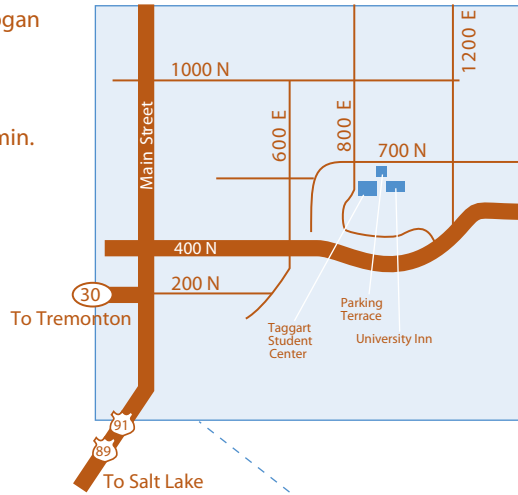

SLC Airport to US U

SLC Airport to Logan
Approx. 90 miles

Driving Time
Approx. 1 hr. 30 min.

- From the airport, enter I-80 toward SLC
- Take I-215, then merge with I-15 going North toward Ogden
- Go North on I-15 until the Brigham City Exit
- Proceed on US-89 toward Logan
- Stay on Main Street upon entering Logan
- Continue on Main St. until 400 North
- Turn right on 400 North
- Turn left on 600 East
- At the 4-way stop turn right on 500 North
- At the next intersection, continue left on 700 East. The Parking Terrace is just past the traffic light on your right.