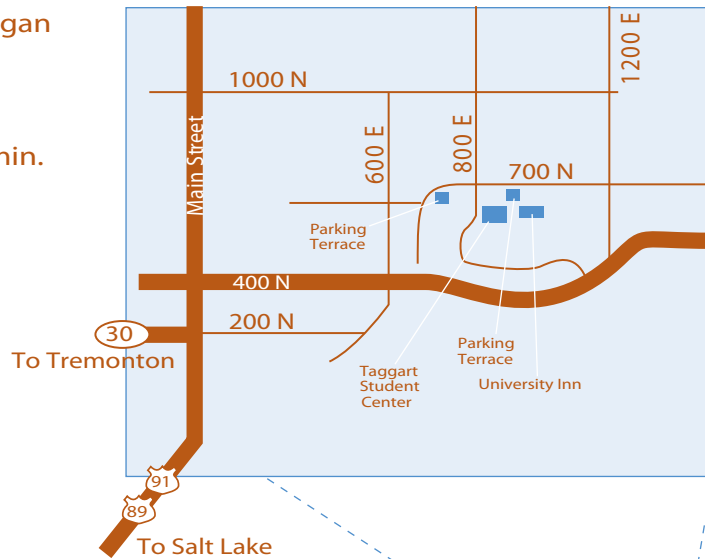

SLC Airport to USU Campus

SLC Airport to Logan
Approx. 90 miles

Driving Time
Approx. 1 hr. 30 min.

Idaho

Logan

Exit 387

Exit 362
Brigham City

Ogden

Hill AFB

- From the airport, enter I-80 toward Salt Lake City
- Take I-215, then merge with I-15 going North toward Ogden
- Go North on I-15 until the Brigham City Exit
- Proceed on US-89 toward Logan
- Stay on Main Street upon entering Logan
- Continue on Main St. until 400 North
- Turn right on 400 North
- Turn left on 600 East
- At the 4-way stop turn right on 500 North
- At the next intersection, continue left on 700 East. The first Parking Terrace is on the hill; the second is just past the traffic light at the top of the hill.

SLC Airport

Salt Lake City